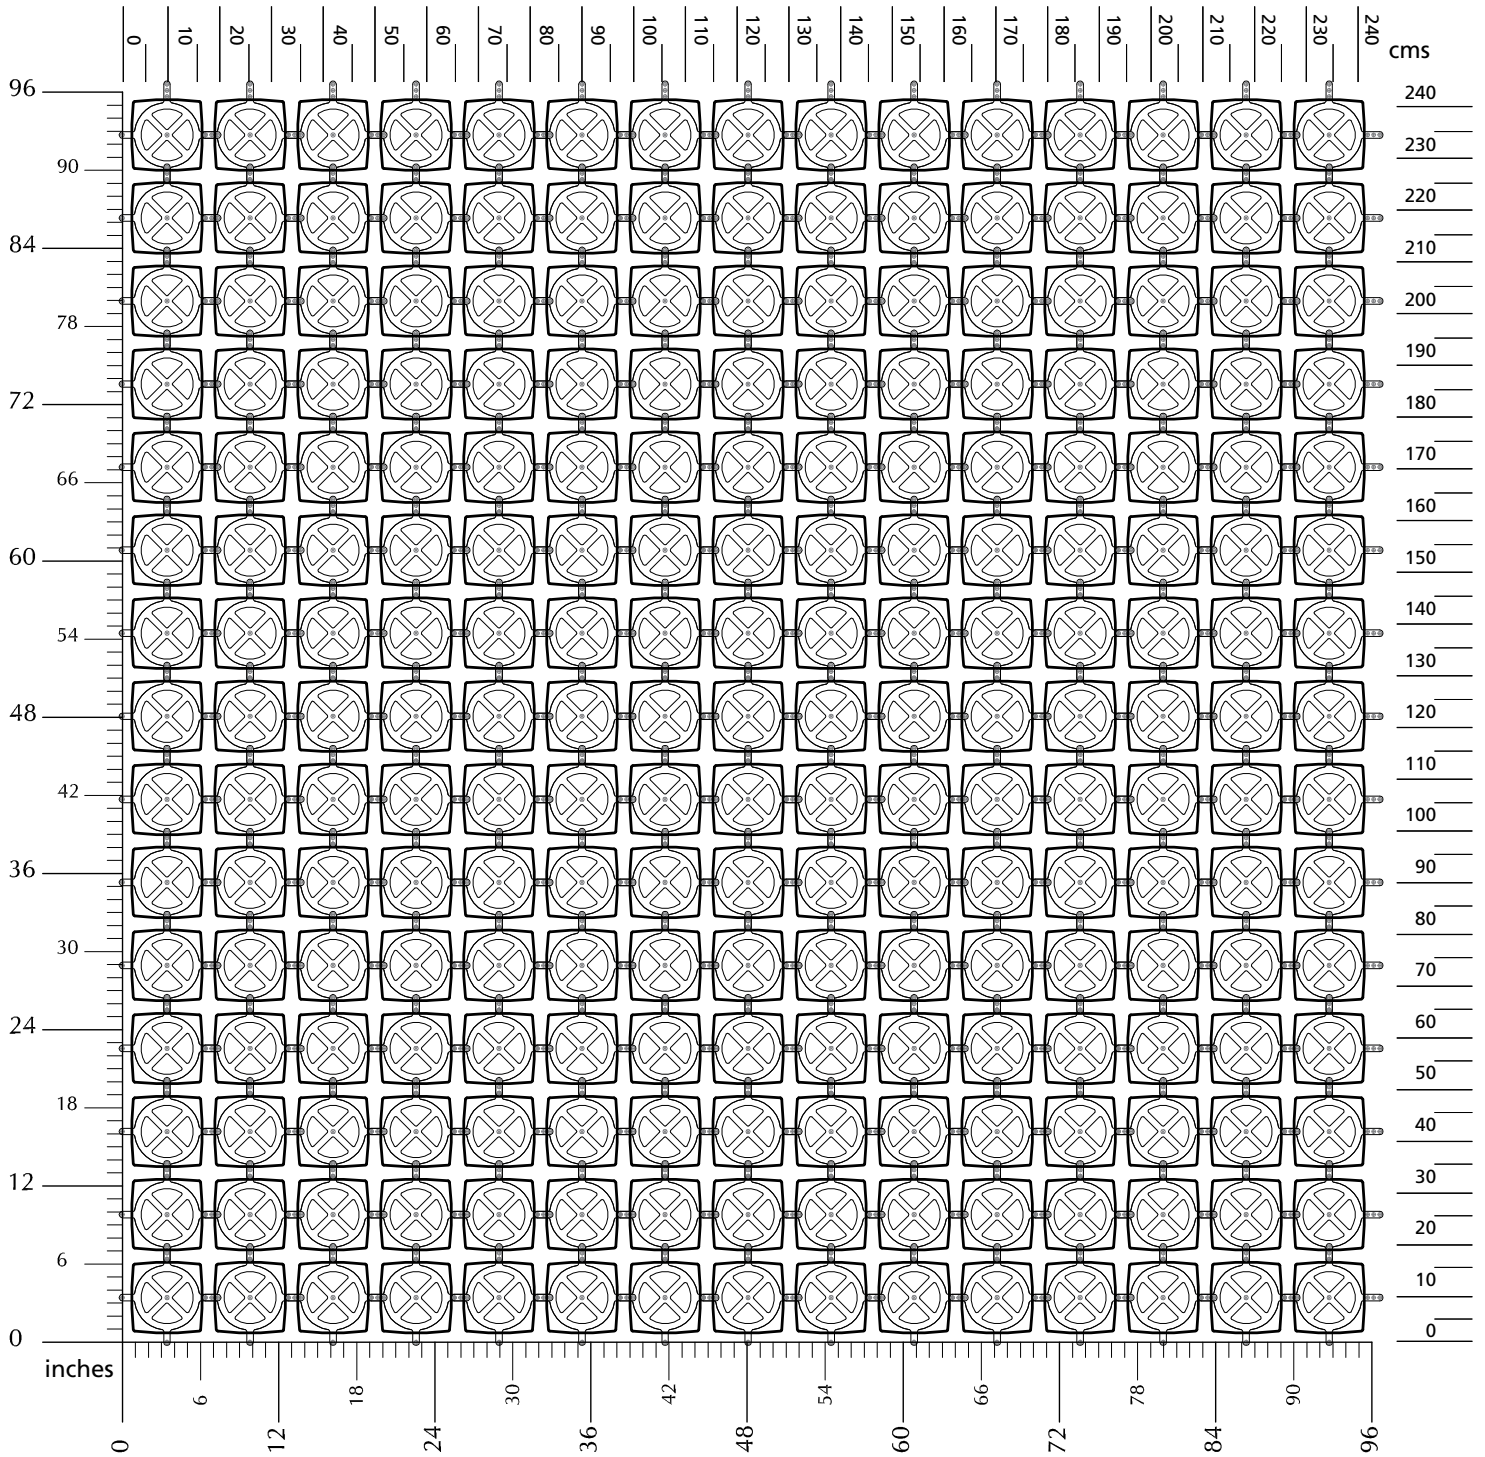

Narrow setting template.

Distributed in Australia by
A Better Way To Go
314/91 Murphy Street (P.O.Box 203) Richmond Victoria 3121.
T 03 9421 4235 M 0407 355 875 E info@abetterwaytogo.com.au

Medium setting template.