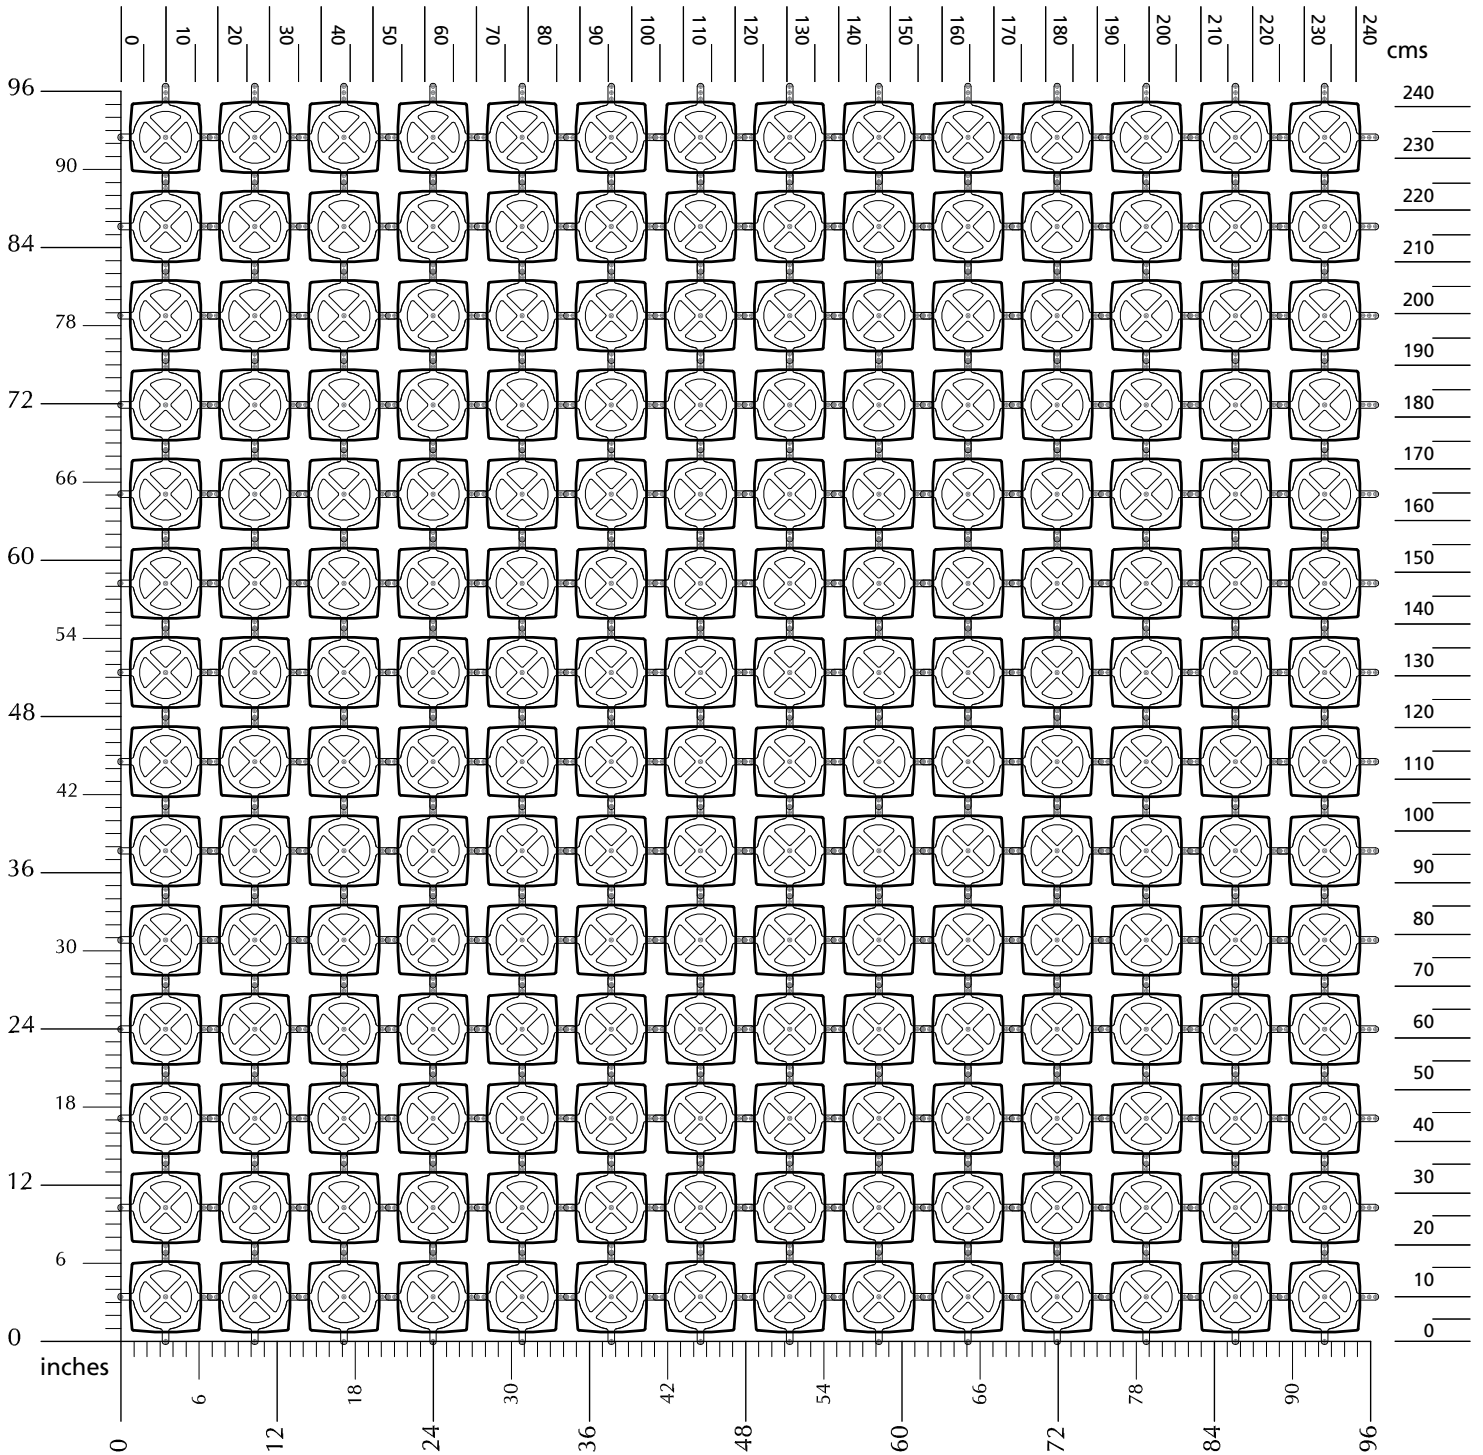

Narrow setting template.

Distributed in Australia by
A Better Way To Go
314/91 Murphy Street (P.O.Box 203) Richmond Victoria 3121.
T 03 9421 4235 M 0407 355 875 E info@abetterwaytogo.com.au

Medium setting template.