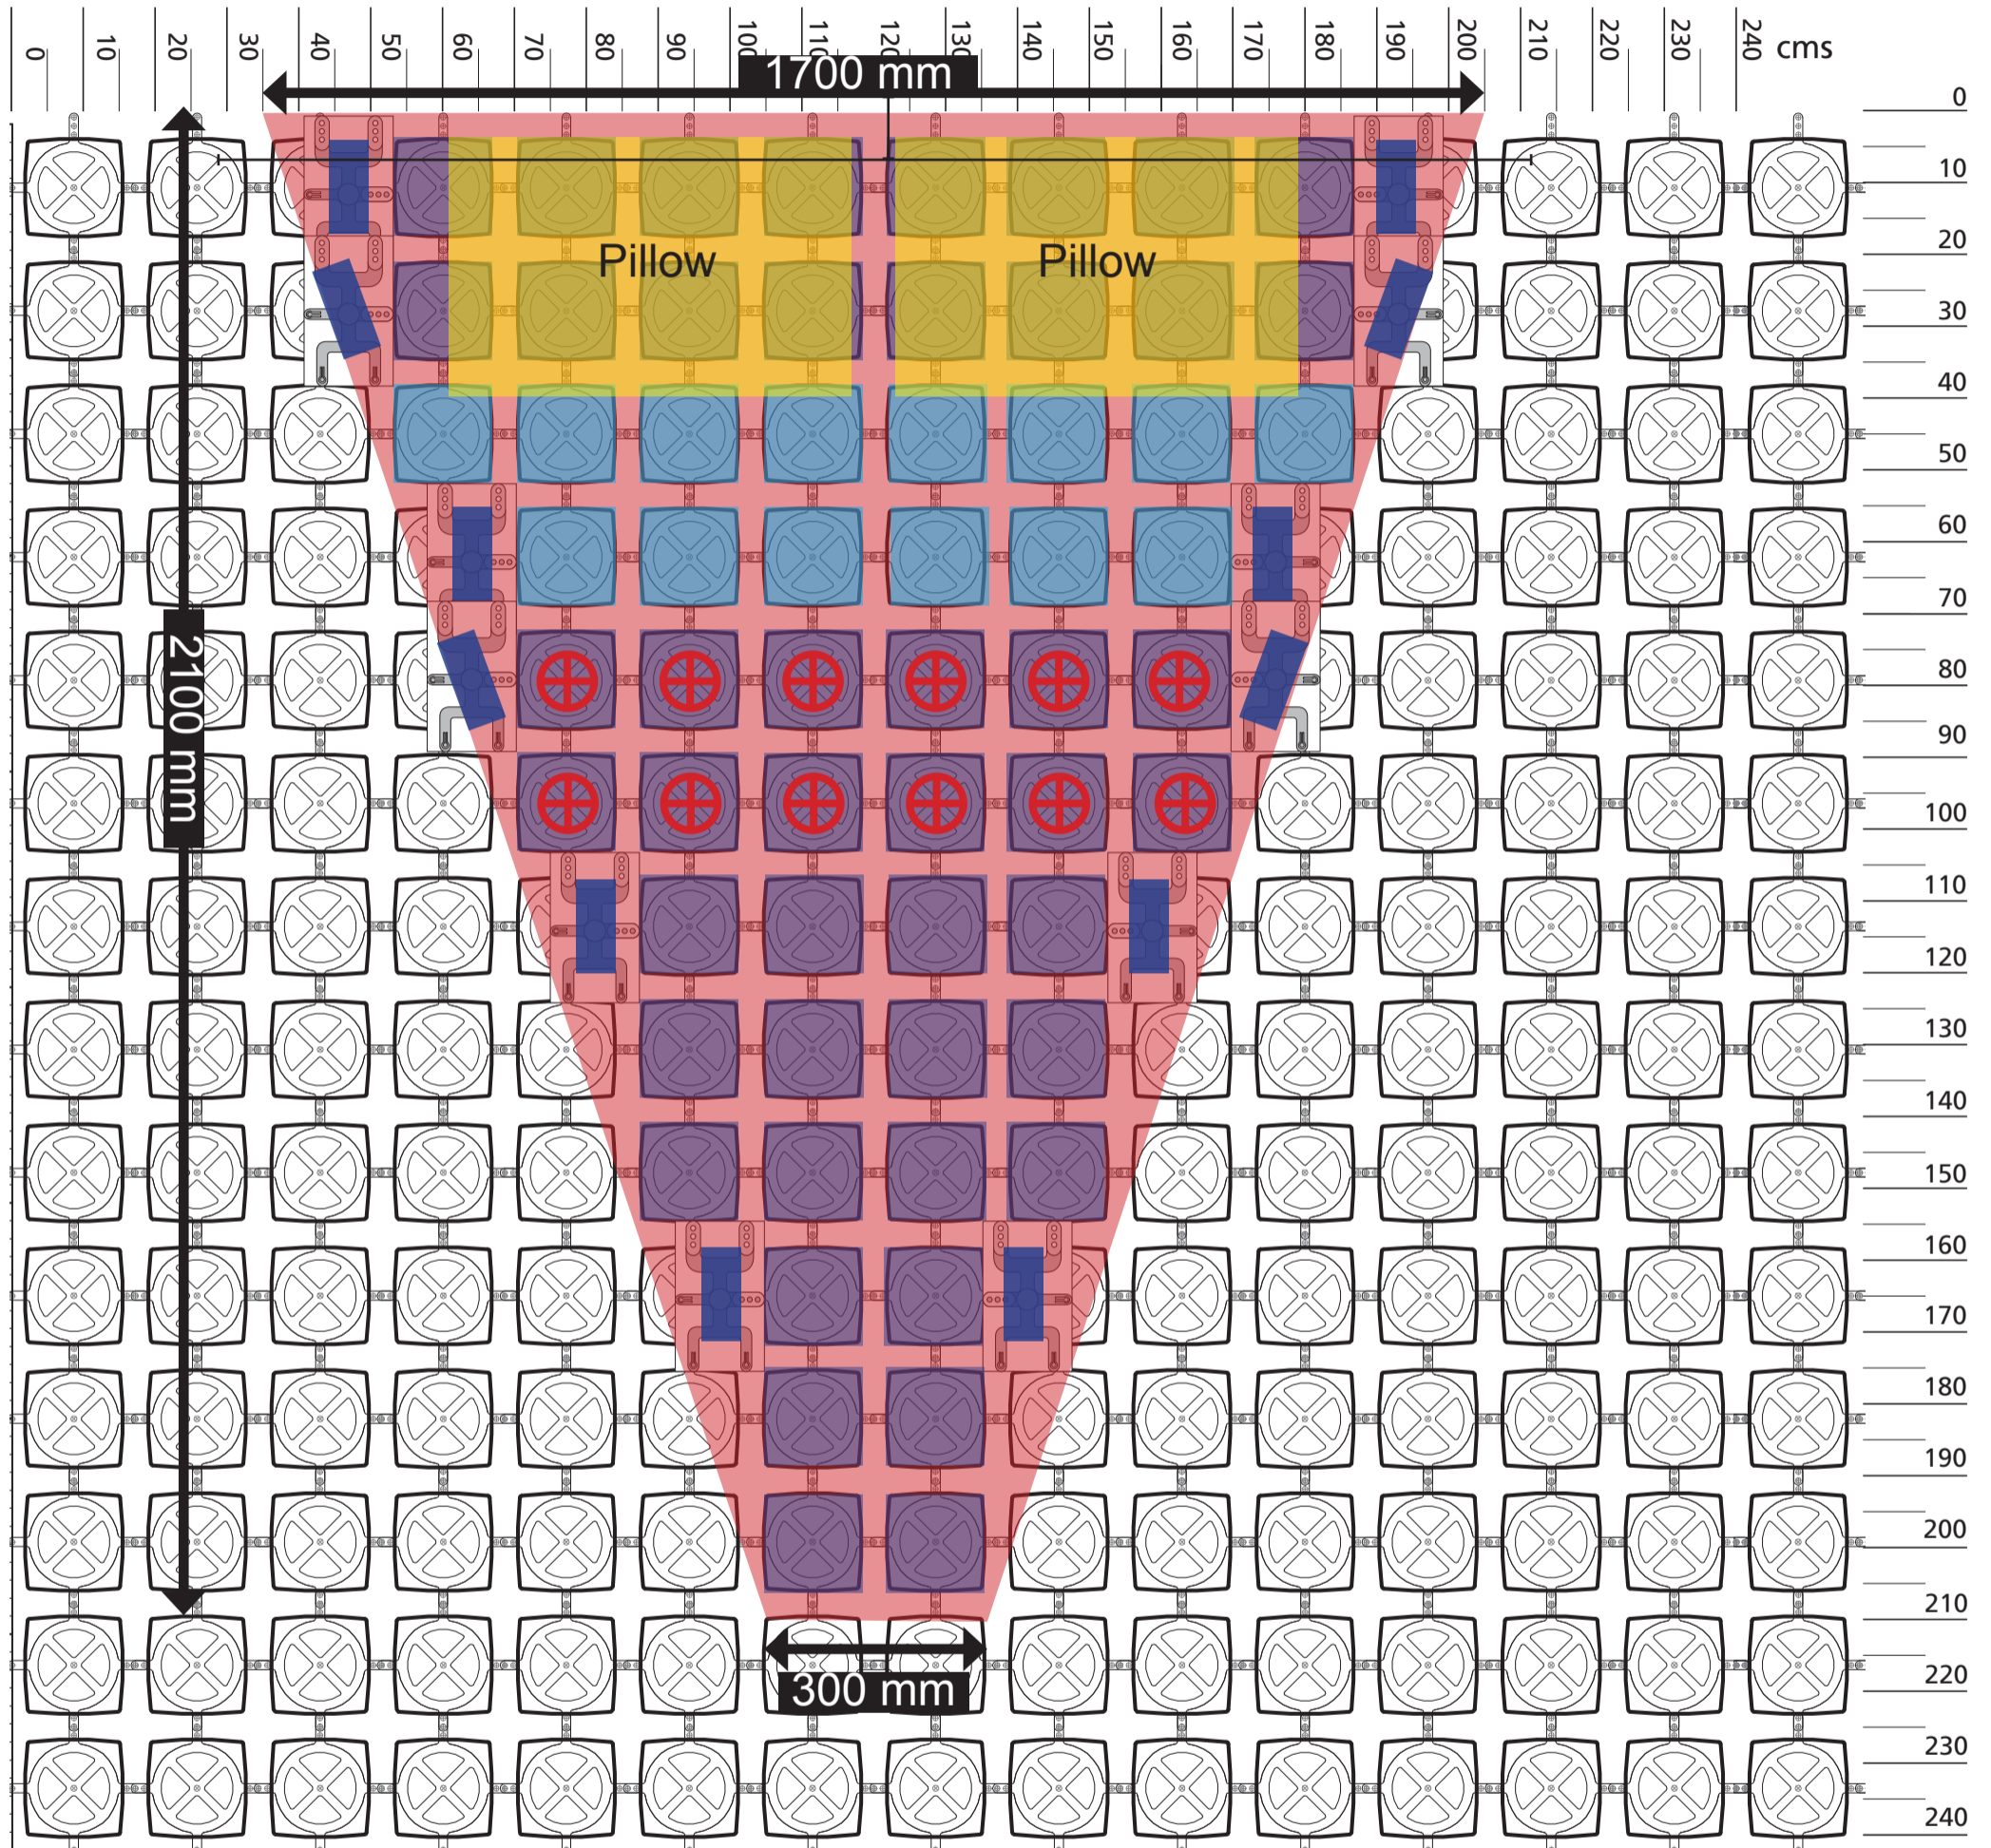

For a perfect night's sleep - anywhere.

Medium setting template.

Scale: 1:10

- BERTH AREA
- REGULAR SPRINGS
- 1/2 SPRINGS
- SOFT SPRINGS
- + TENSIONERS

TOTAL UNITS:

- 60 Bases
- 46 REGULAR SPRINGS
- 14 SOFT SPRINGS
- 12 Half bases
- 12 Half springs
- 12 TENSIONERS

PRICE: \$325.00
P&H \$40.00
TOTAL \$365.00

Distributed in Australia by
A Better Way To Go
314/91 Murphy Street (P.O.Box 203) Richmond Victoria 3121.
T 03 9421 4235 M 0407 355 875 E info@abetterwaytogo.com.au