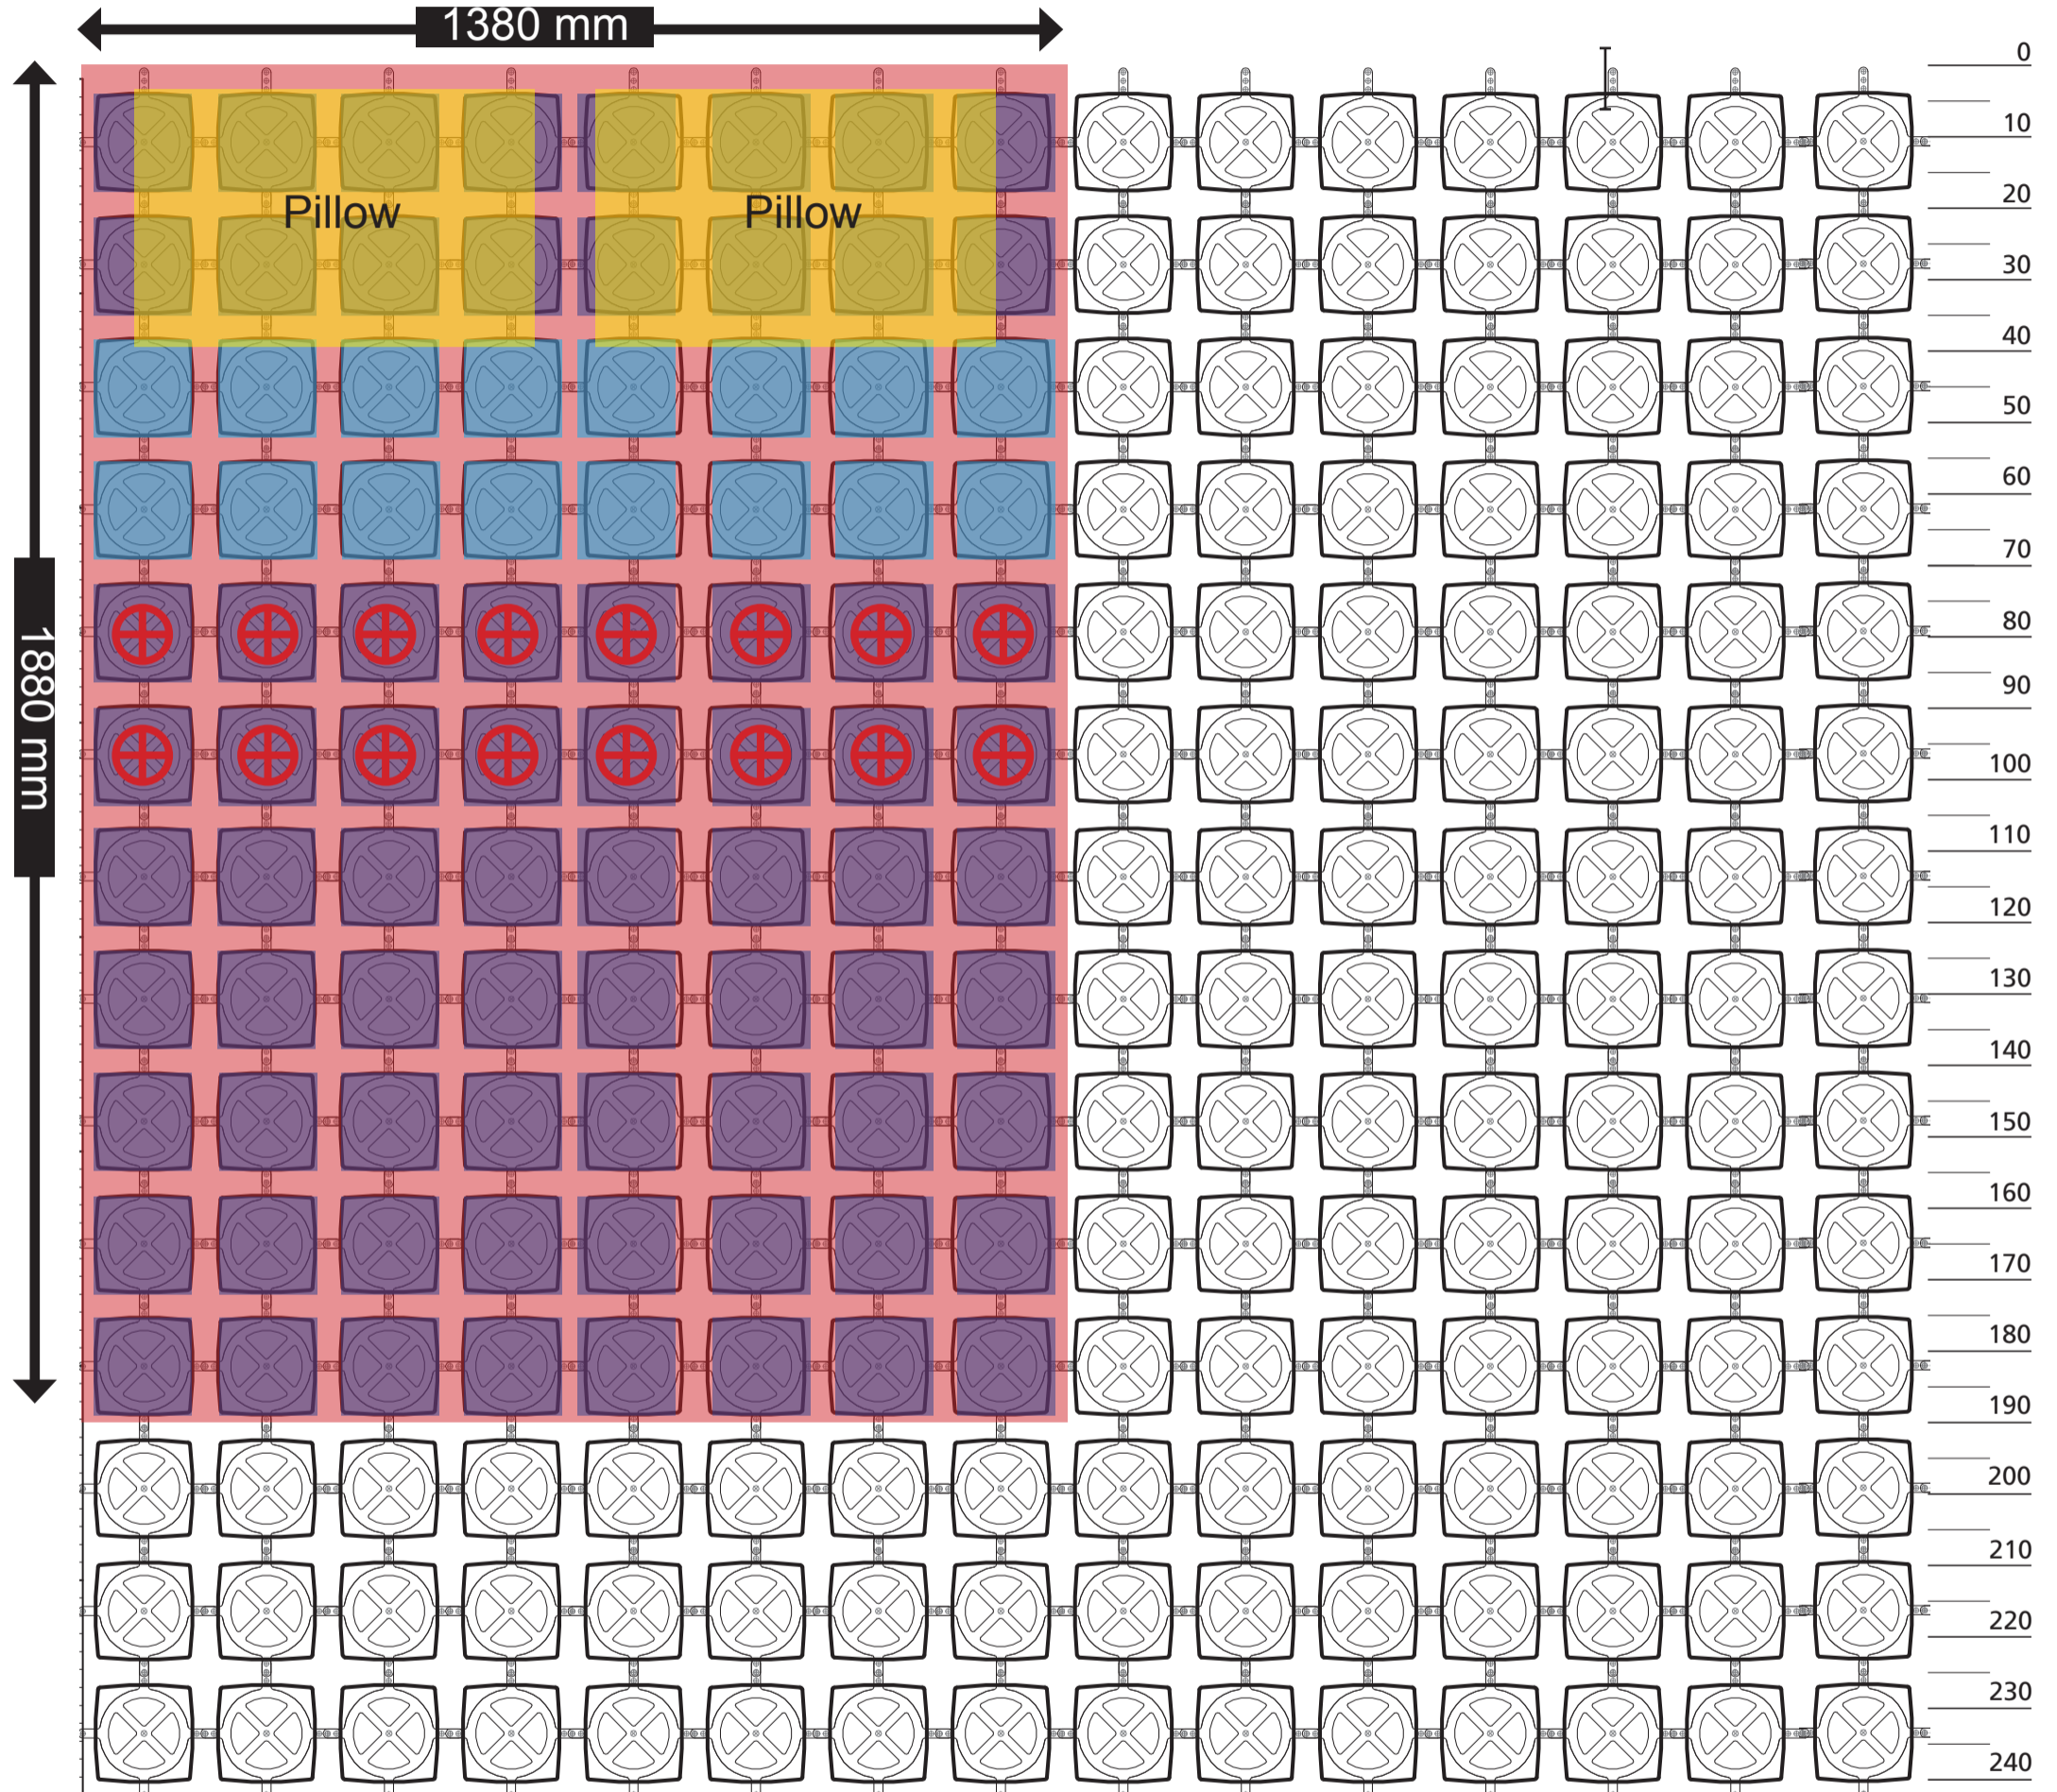

For a perfect night's sleep - anywhere.

Medium setting template.

Scale: 1:10

■ BERTH AREA
 ■ REGULAR SPRINGS
 ■ 1/2 SPRINGS
 ■ SOFT SPRINGS
 ⊕ TENSIONERS

TOTAL UNITS:
 88 Bases
 72 REGULAR SPRINGS
 16 SOFT SPRINGS
 0 Half bases
 0 Half springs
 16 TENSIONERS