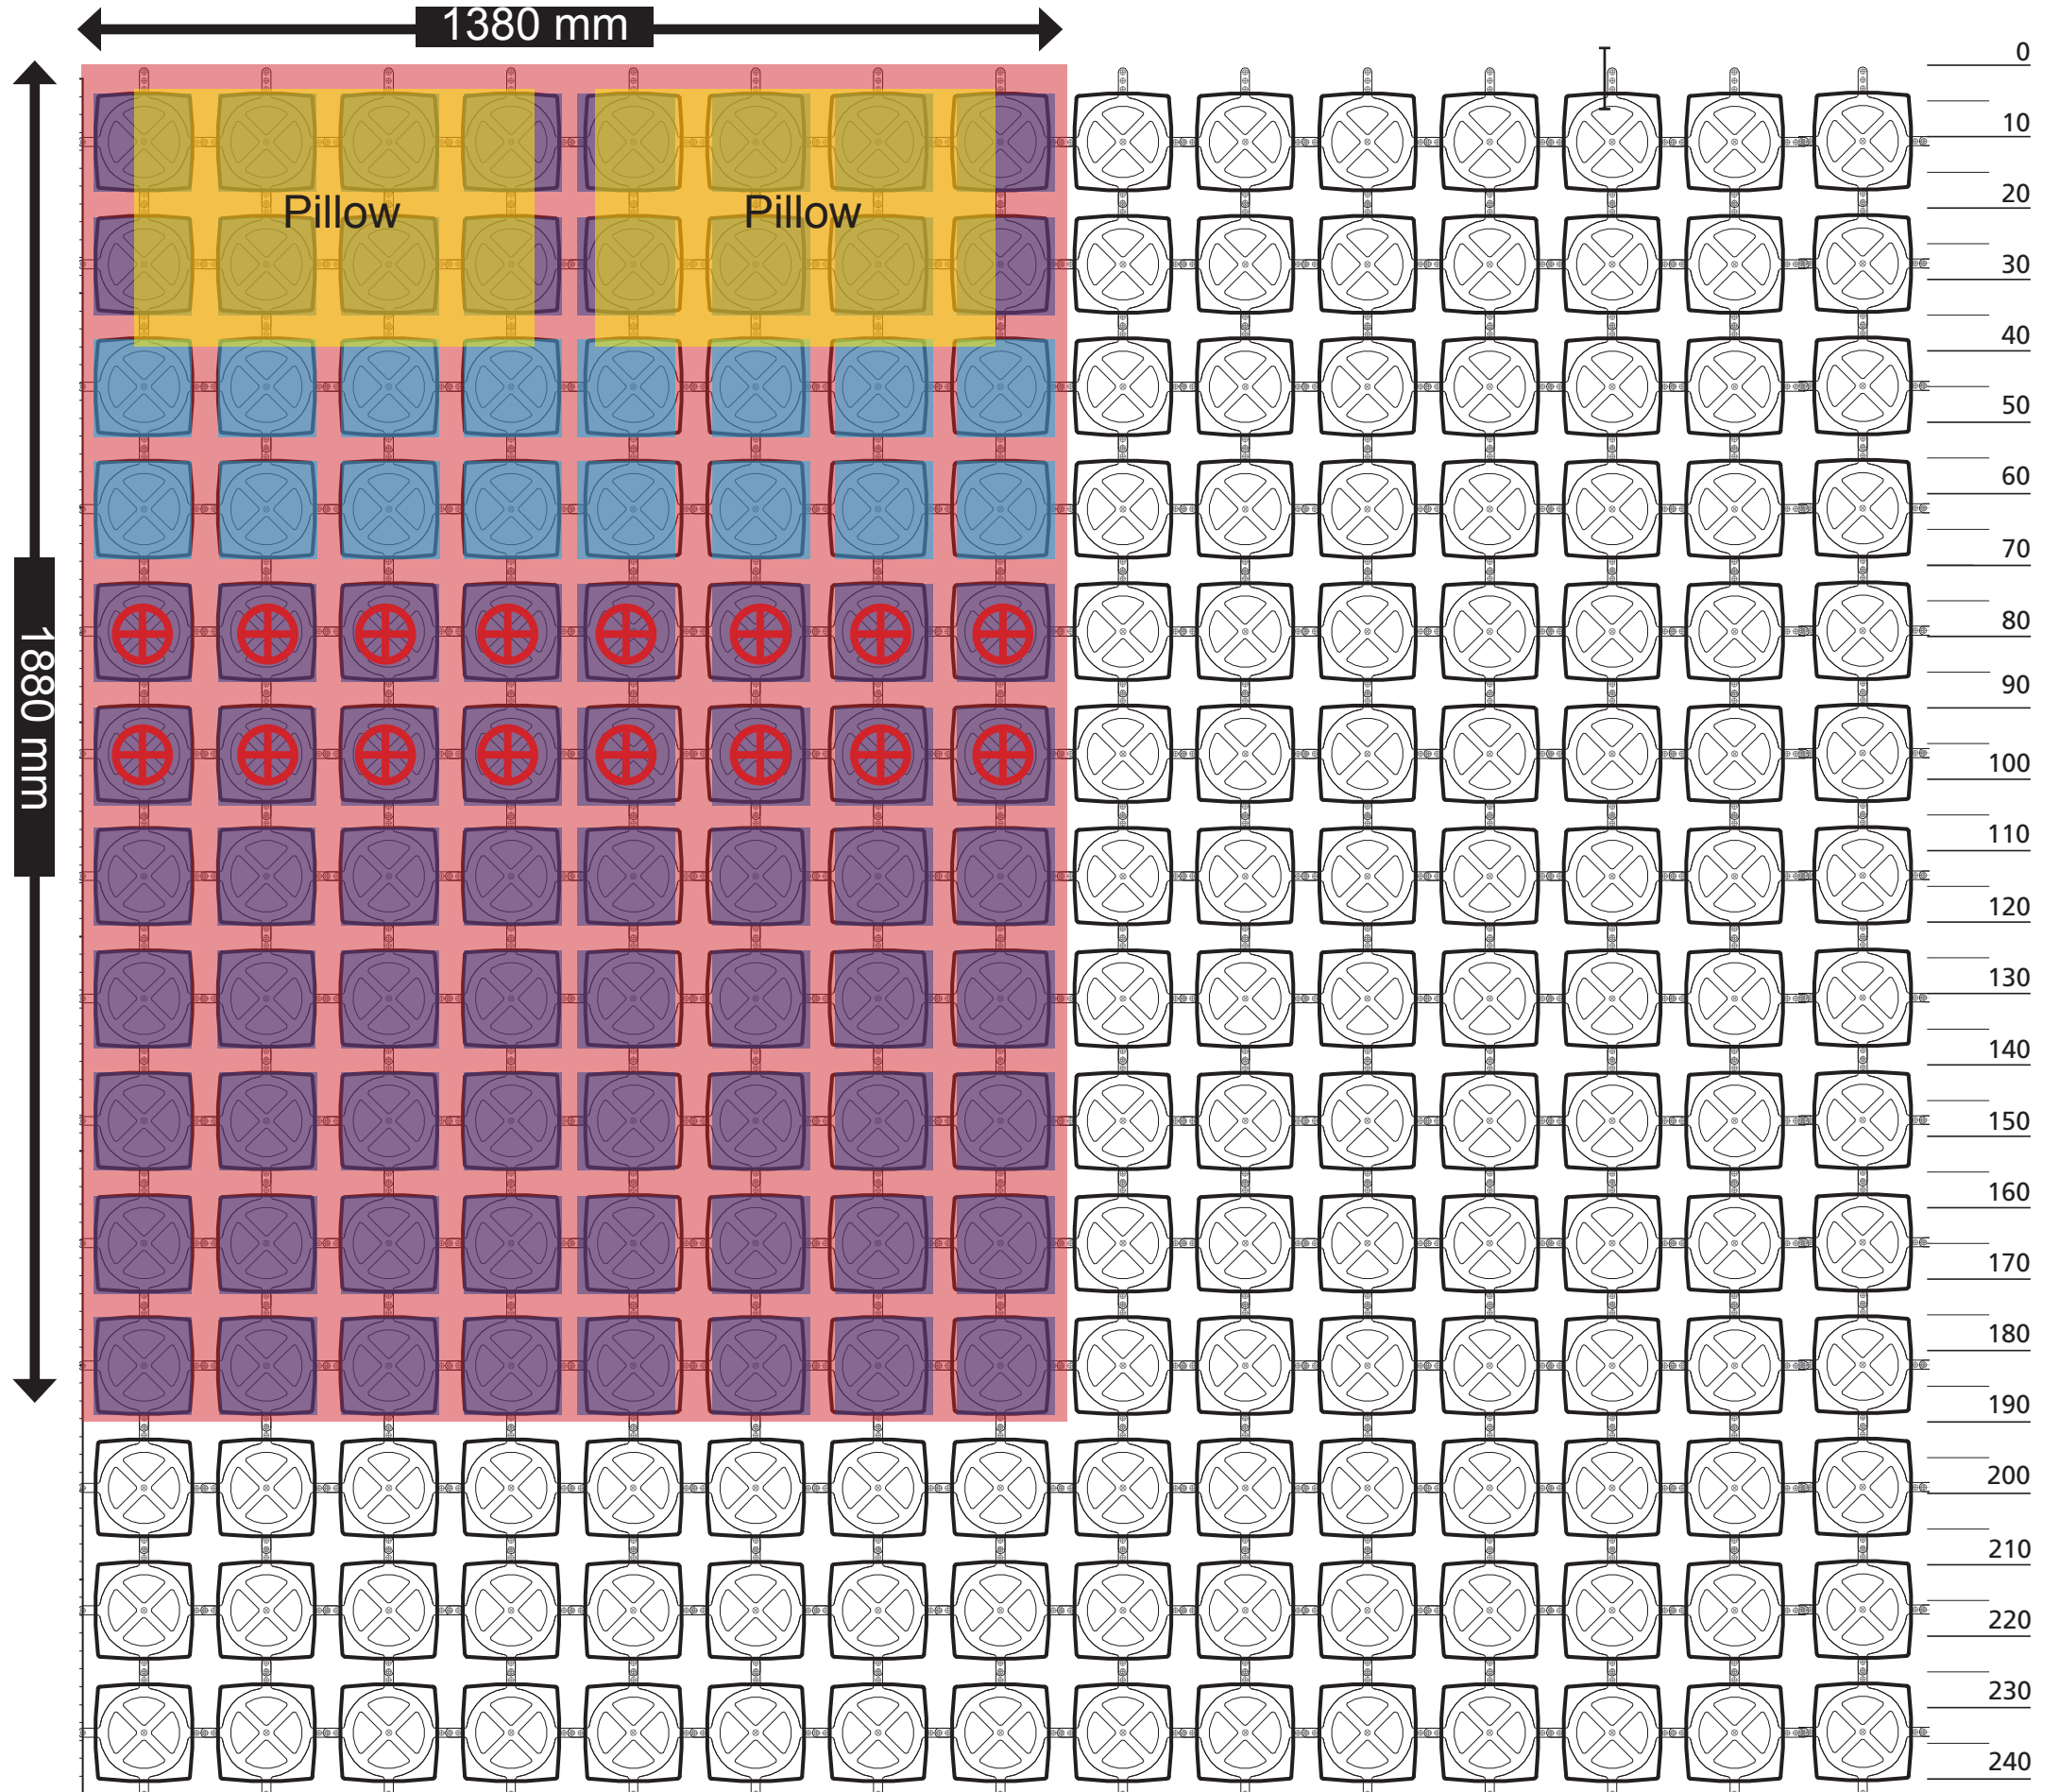

For a perfect night's sleep - anywhere.

Medium setting template.

Scale: 1:10

BERTH AREA
  REGULAR SPRINGS
  1/2 SPRINGS
  SOFT SPRINGS
 + TENSIONERS

**TOTAL UNITS:**  
 88 Bases  
 72 REGULAR SPRINGS  
 16 SOFT SPRINGS  
 0 Half bases  
 0 Half springs  
 16 TENSIONERS