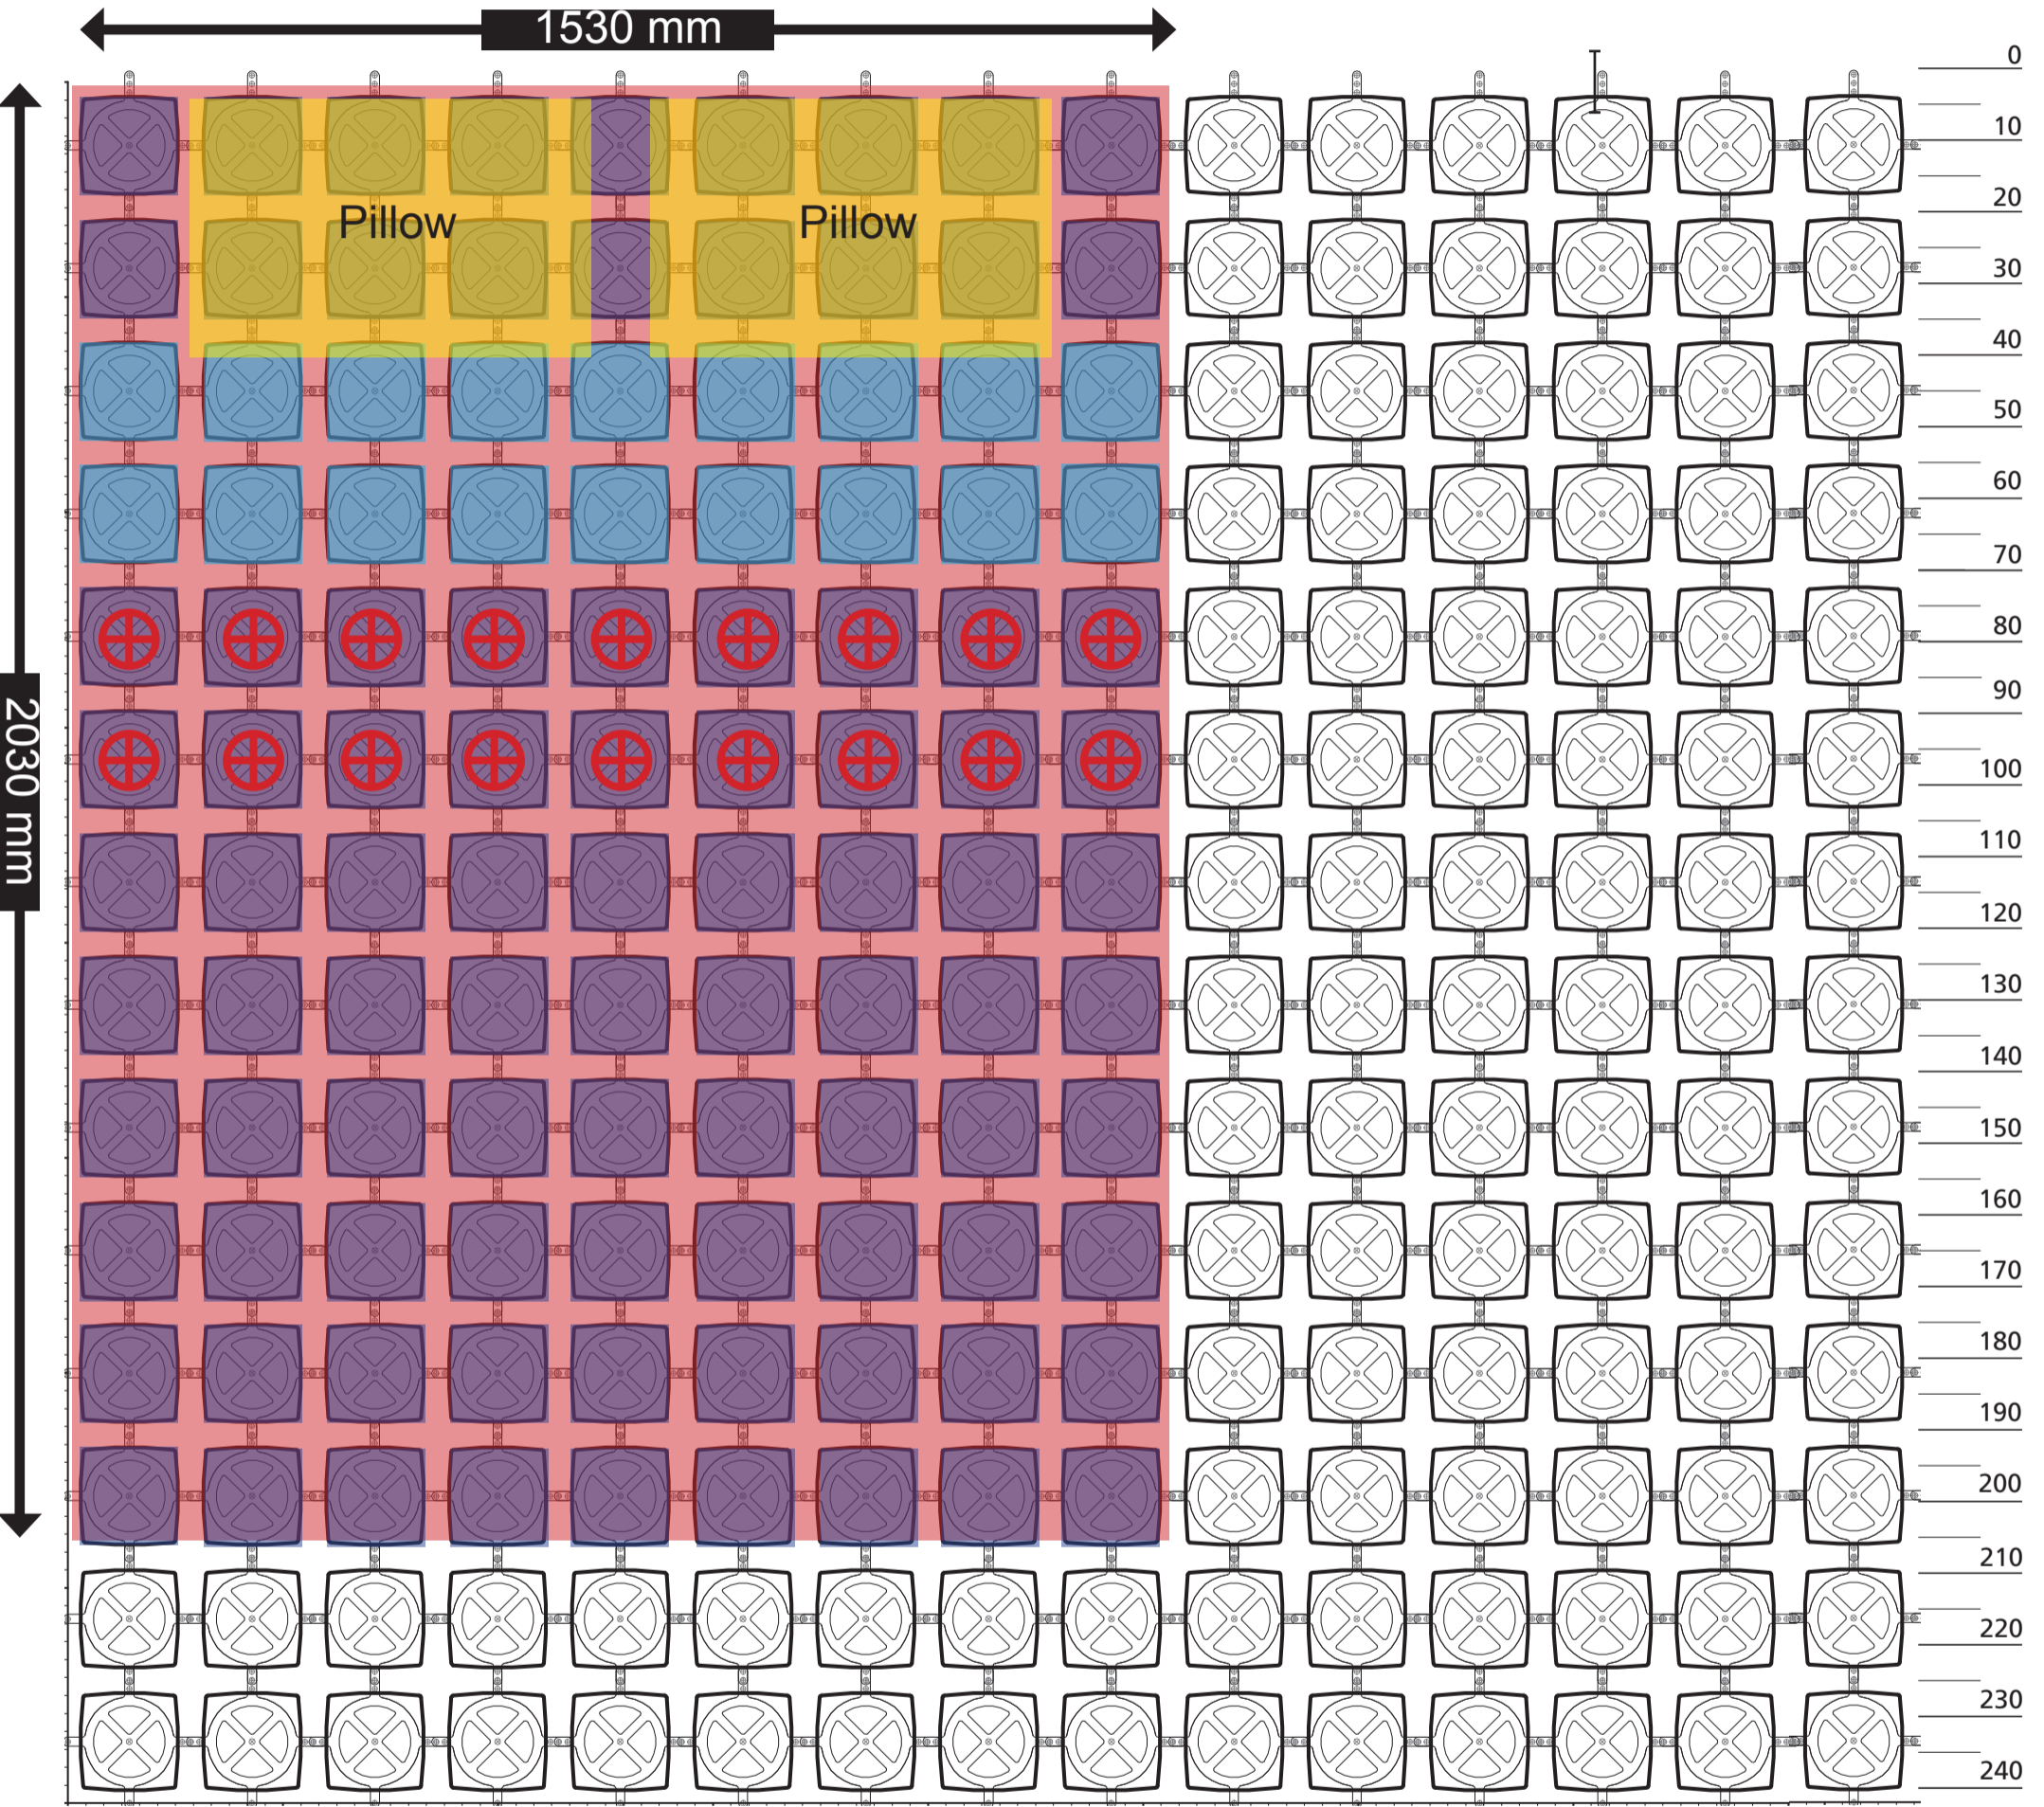

For a perfect night's sleep - anywhere.

Scale: 1:10

Medium setting template.

BERTH AREA  
  REGULAR SPRINGS  
  1/2 SPRINGS  
  SOFT SPRINGS  
 + TENSIONERS

**TOTAL UNITS:**  
 108 Bases  
 90 REGULAR SPRINGS  
 18 SOFT SPRINGS  
 0 Half bases  
 0 Half springs  
 18 TENSIONERS