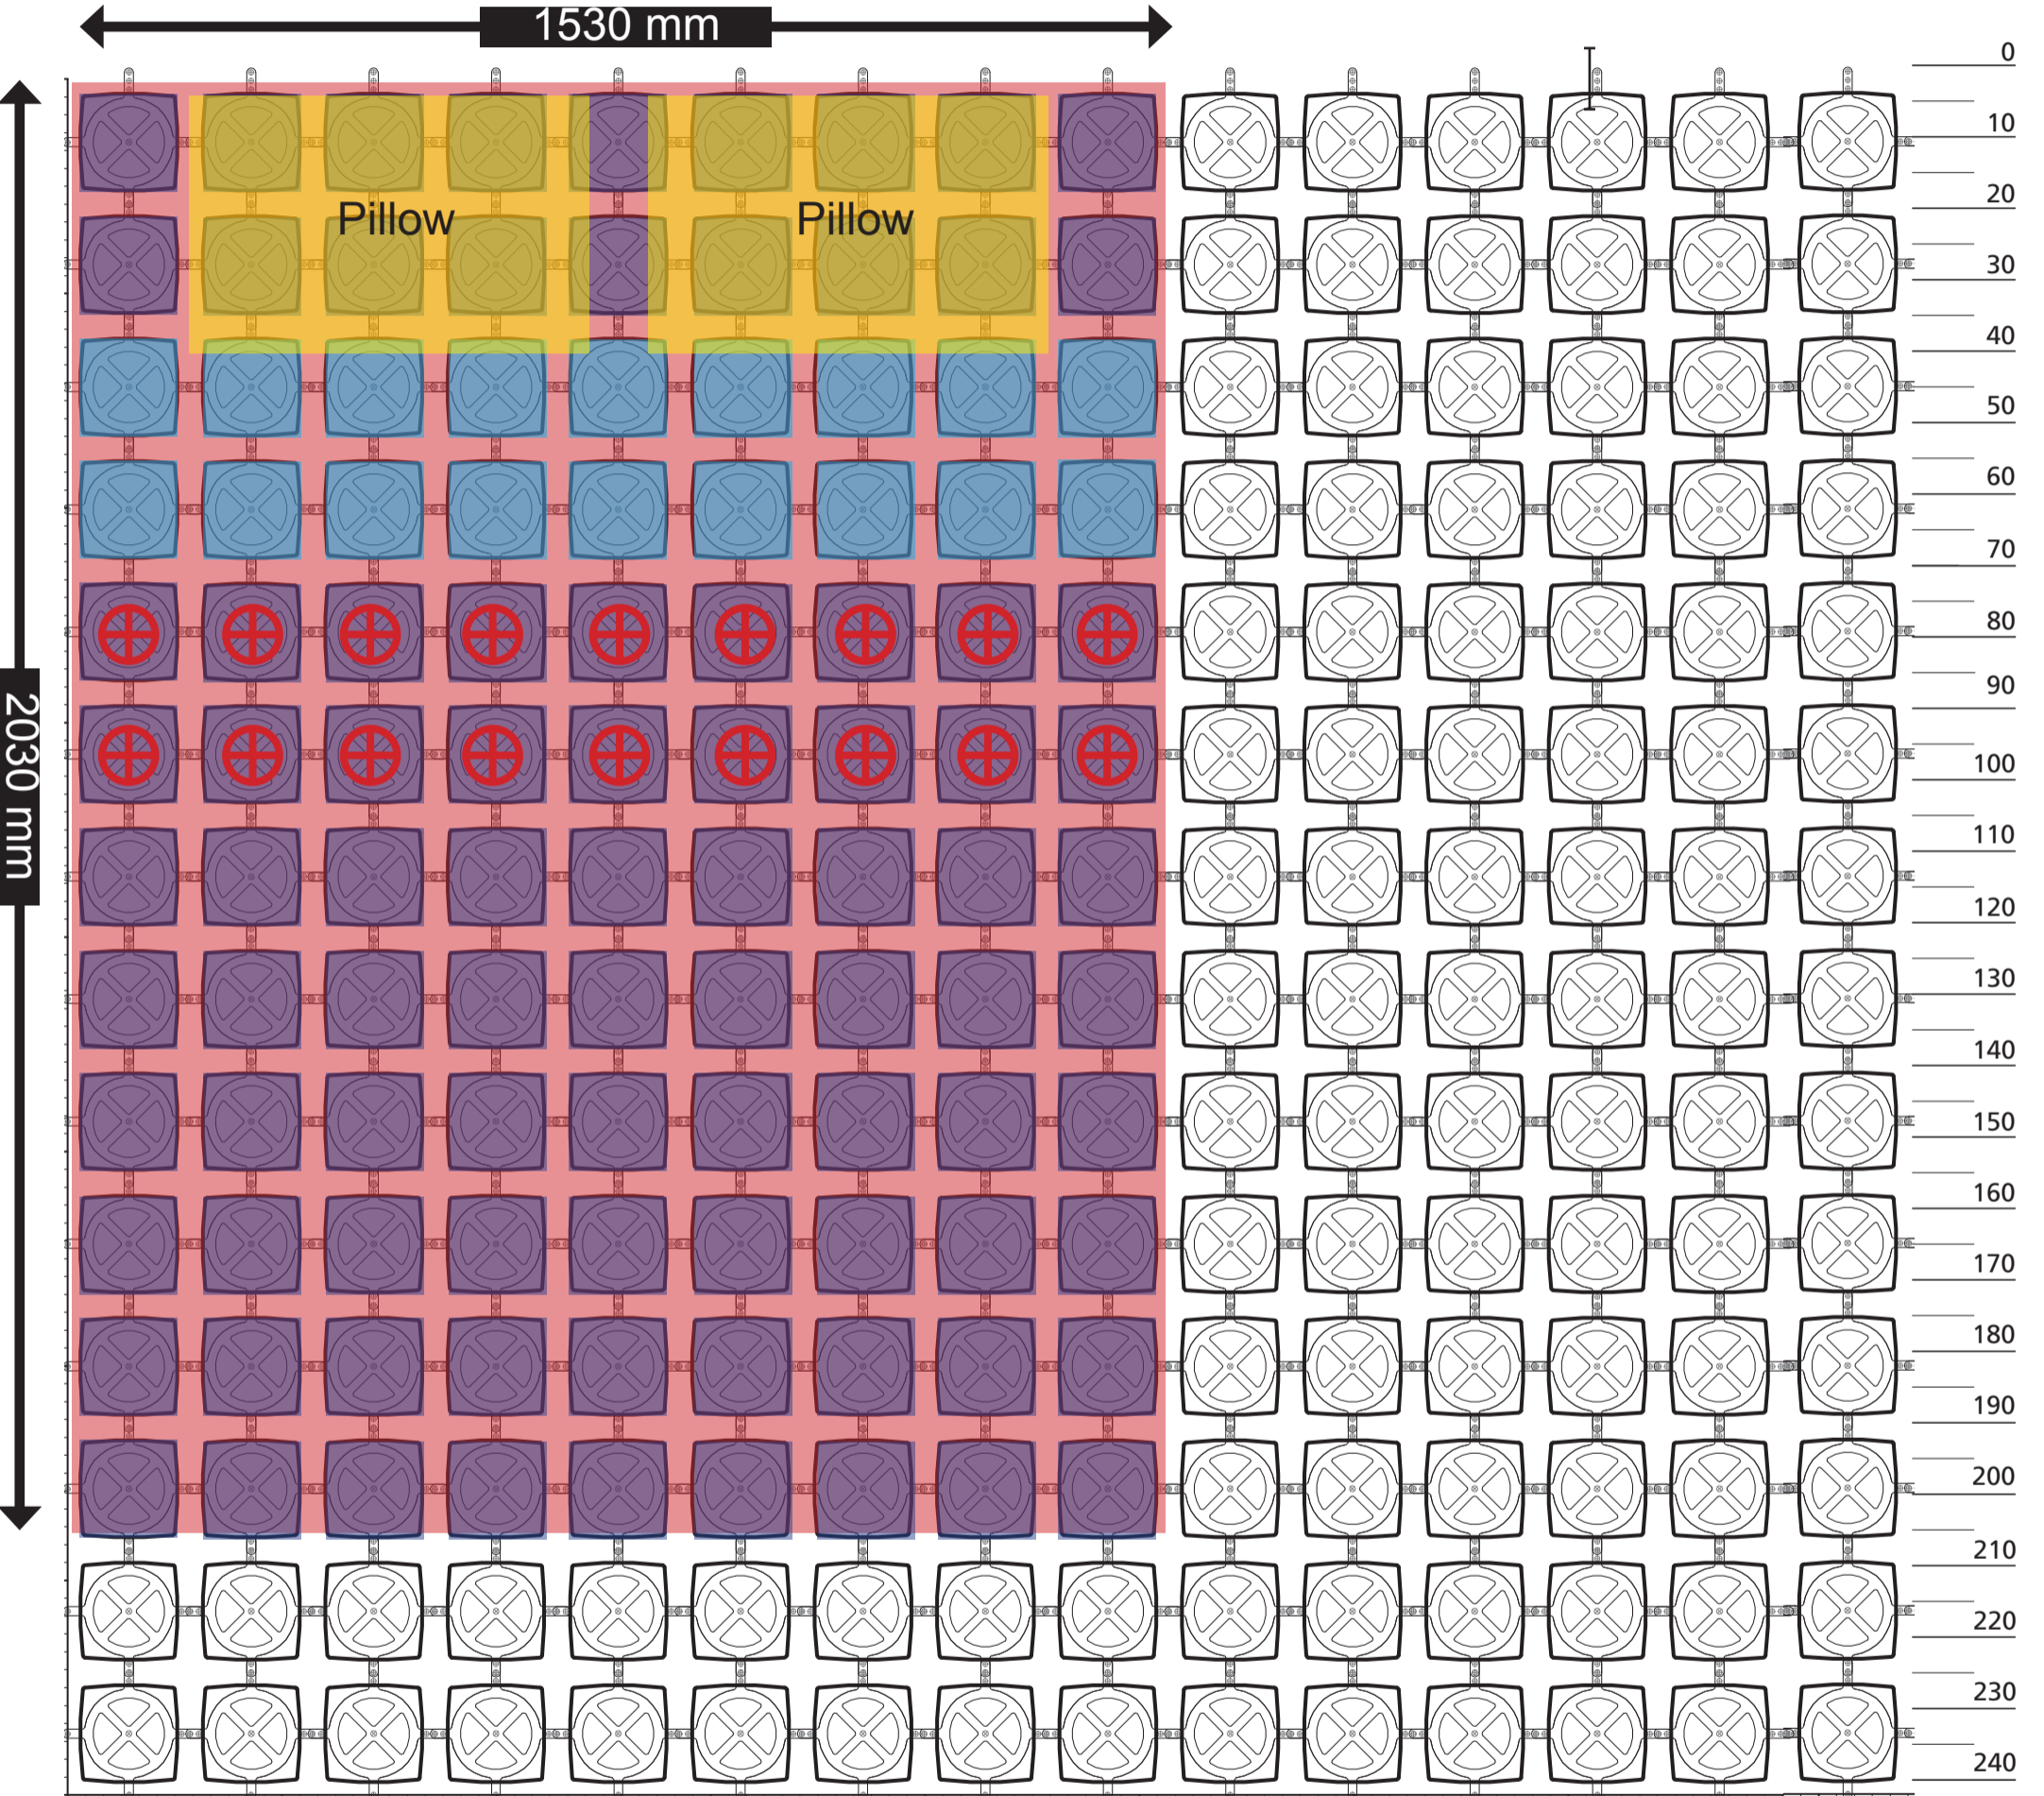

For a perfect night's sleep - anywhere.

Scale: 1:10

Medium setting template.

BERTH AREA
 REGULAR SPRINGS
 1/2 SPRINGS
 SOFT SPRINGS
 + TENSIONERS

TOTAL UNITS:
 108 Bases
 90 REGULAR SPRINGS
 18 SOFT SPRINGS
 0 Half bases
 0 Half springs
 18 TENSIONERS