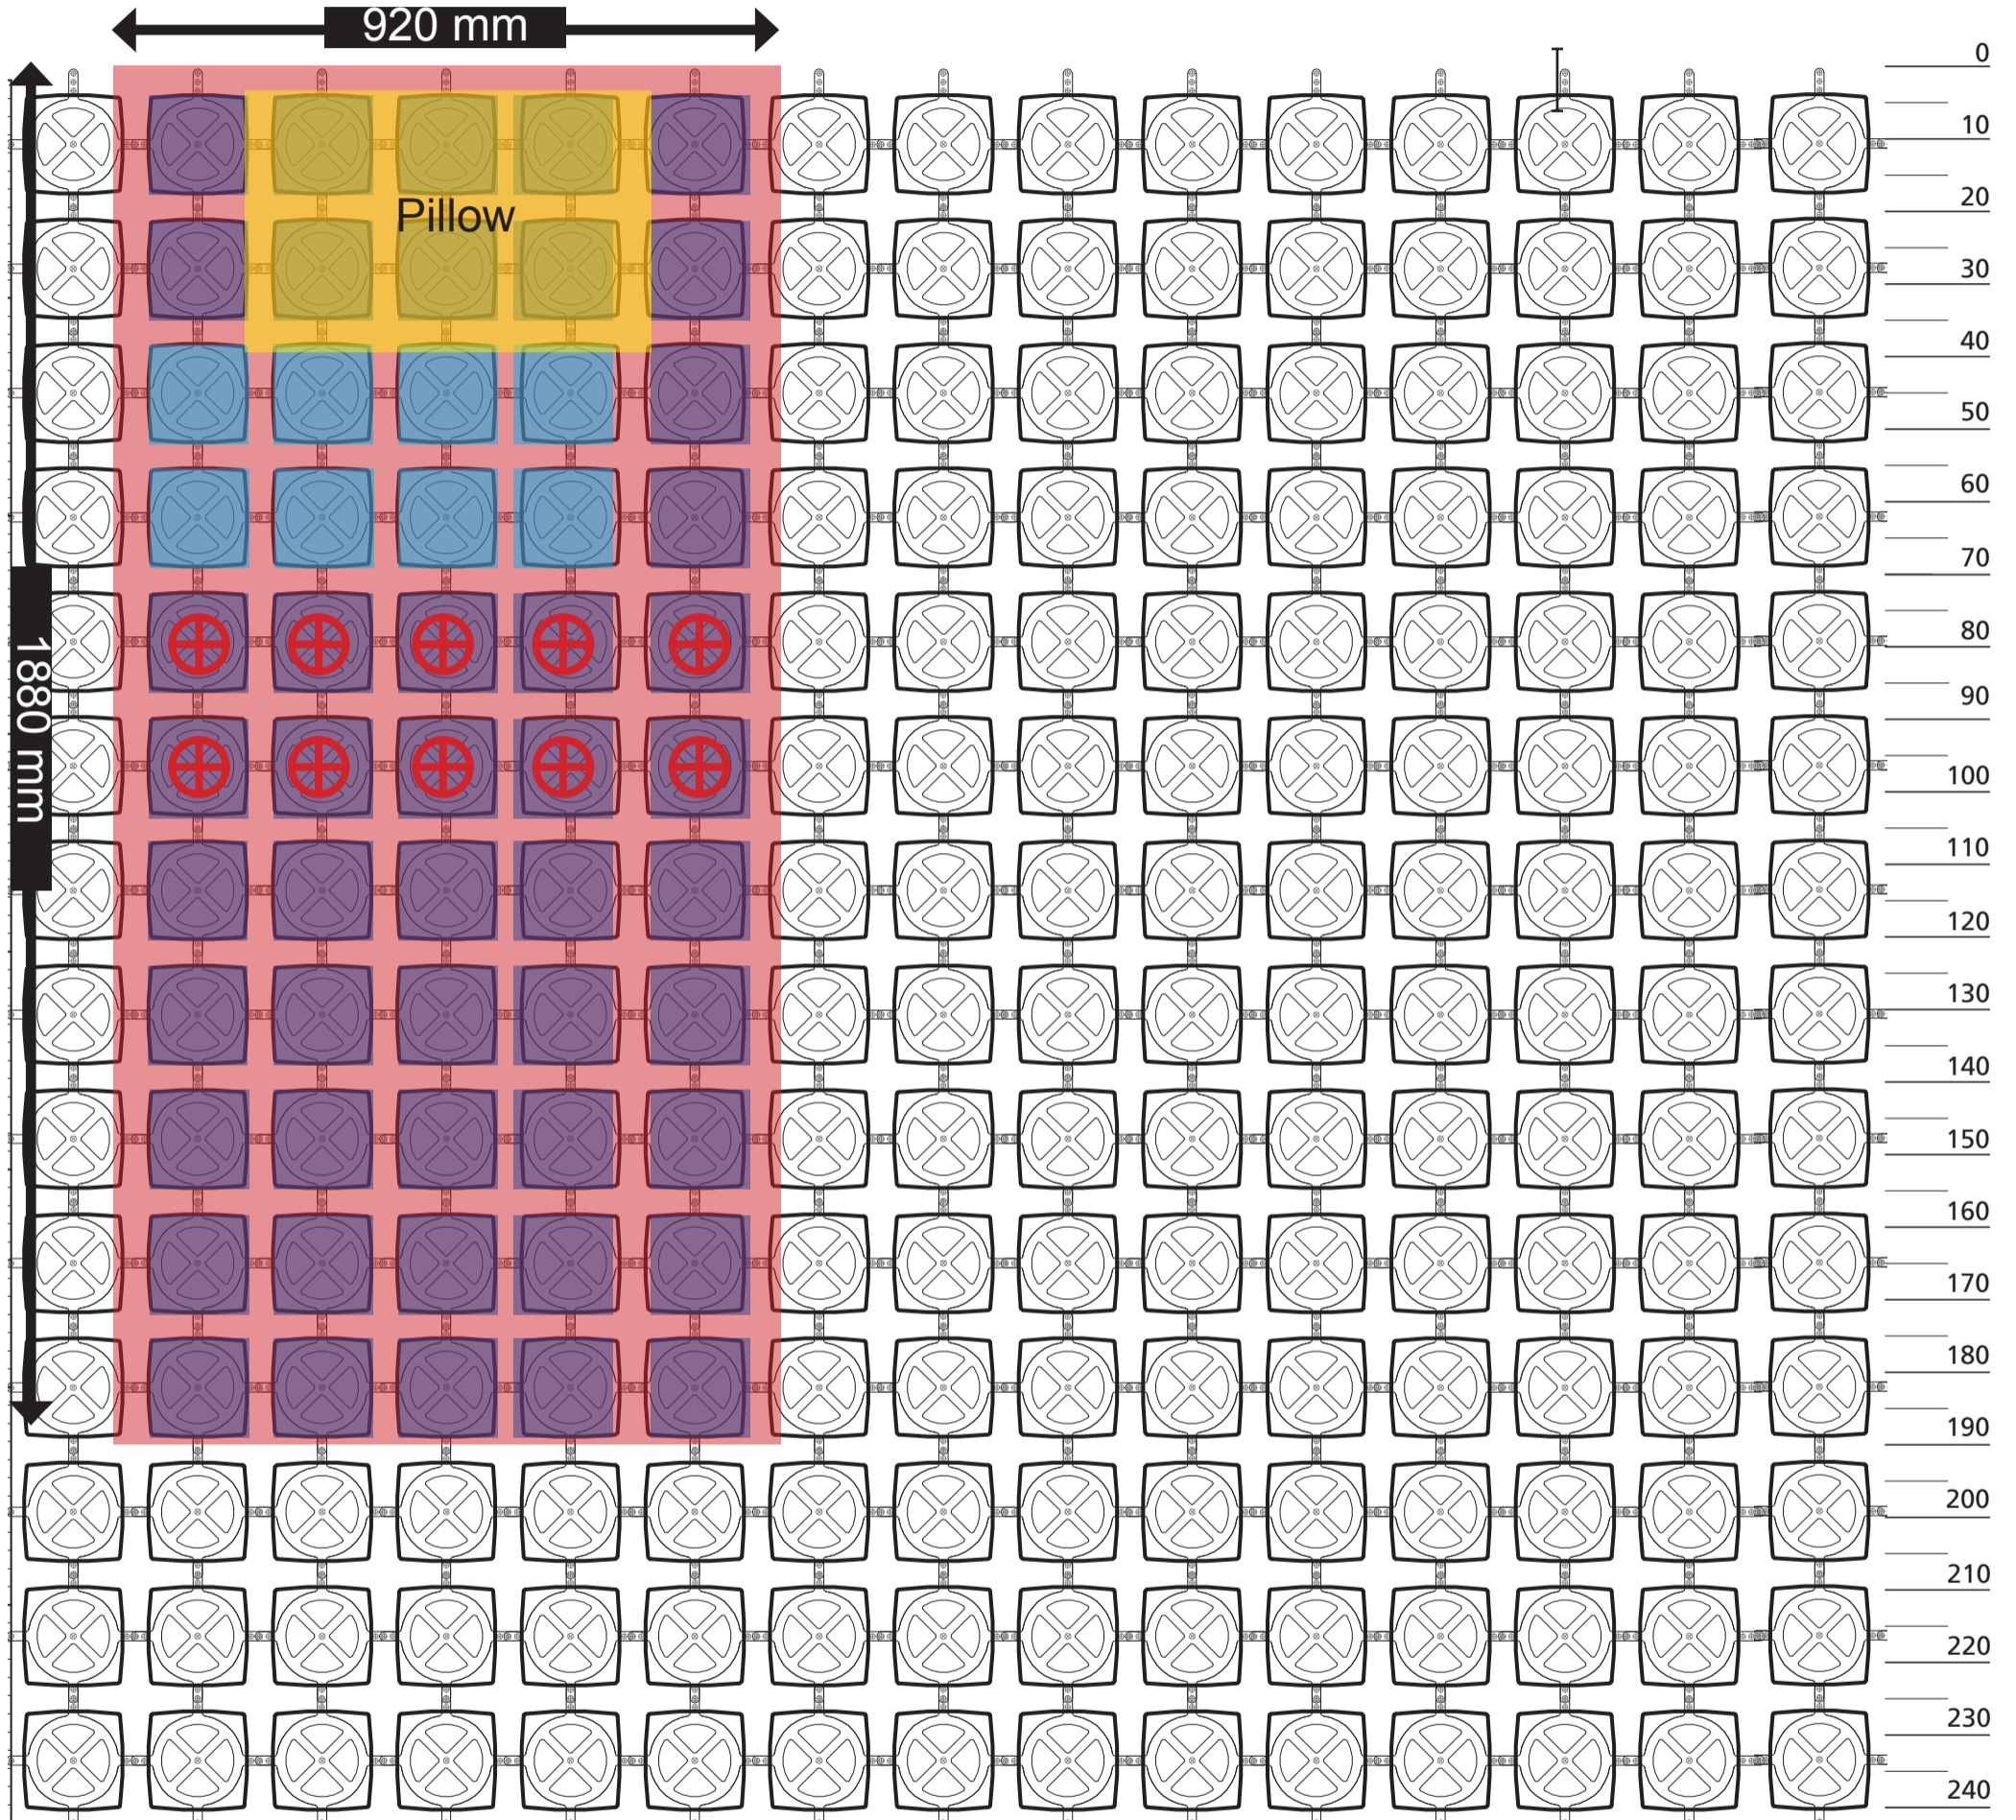

For a perfect night's sleep - anywhere.

Medium setting template.

Scale: 1:10

BERTH AREA
 REGULAR SPRINGS
 1/2 SPRINGS
 SOFT SPRINGS
 + TENSIONERS

TOTAL UNITS:

- 55 Bases
- 45 REGULAR SPRINGS
- 10 SOFT SPRINGS
- 0 Half bases
- 0 Half springs
- 10 TENSIONERS