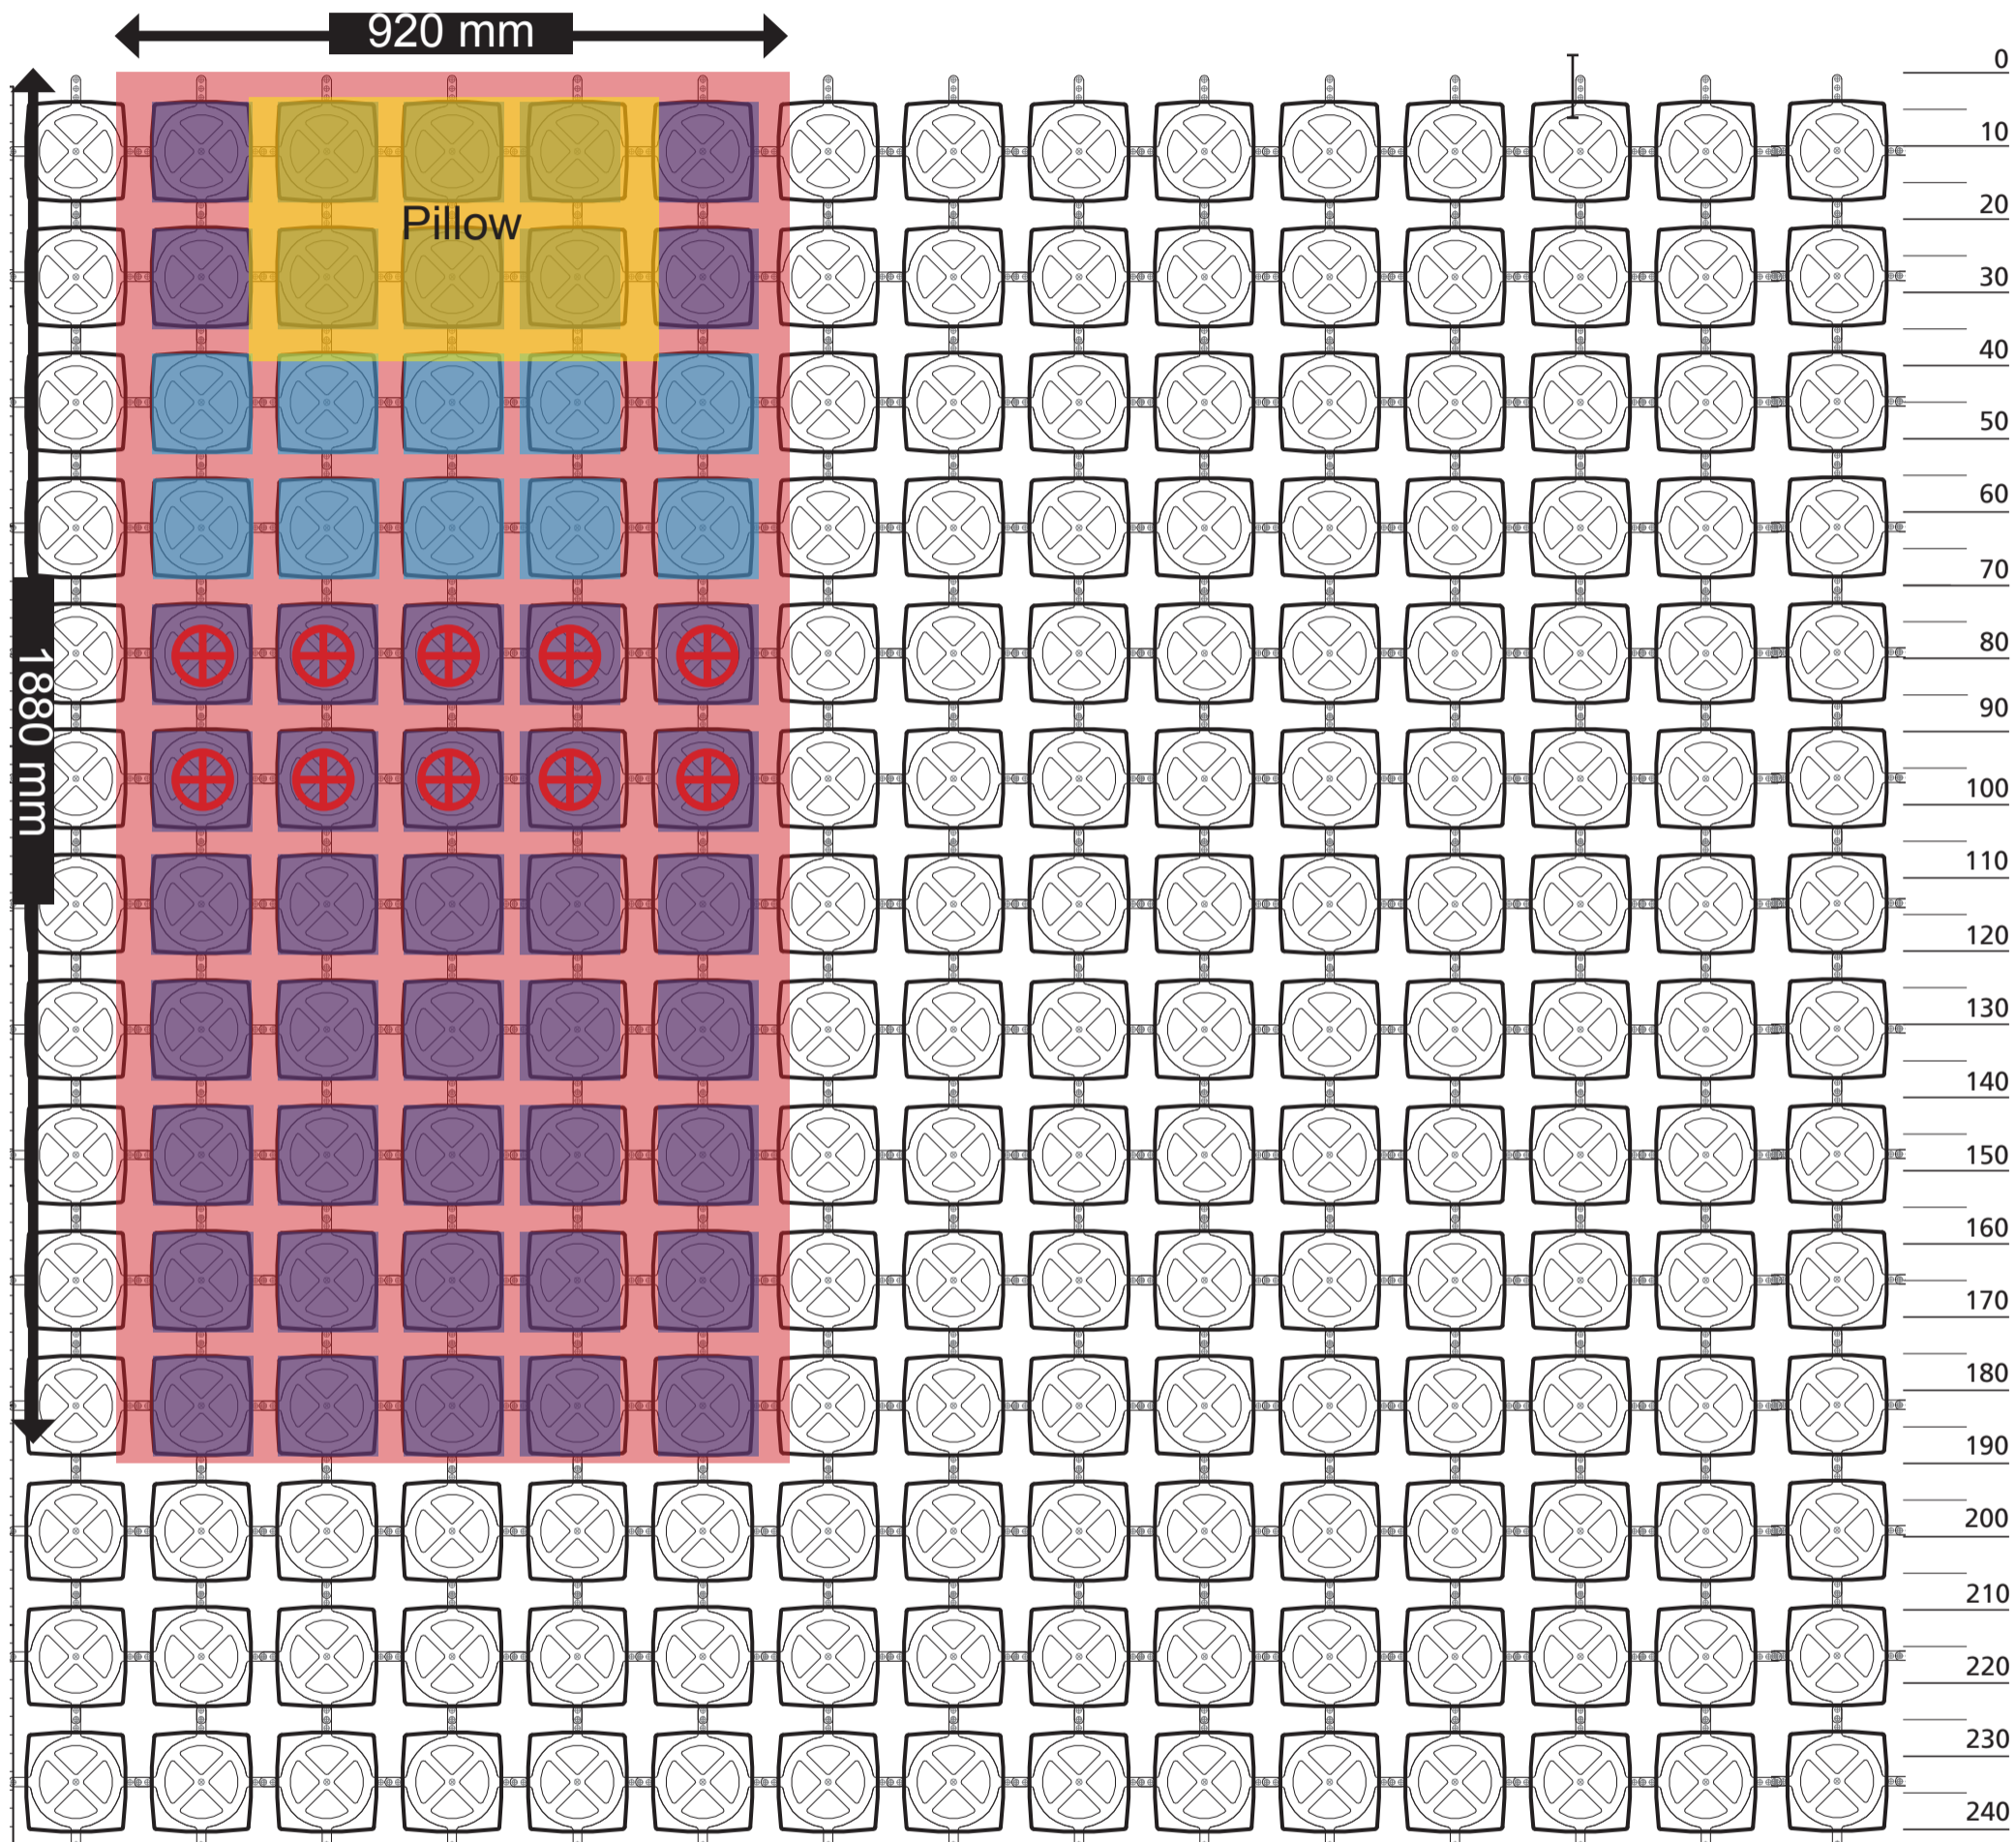

For a perfect night's sleep - anywhere.

Medium setting template.

Scale: 1:10

BERTH AREA
 REGULAR SPRINGS
 1/2 SPRINGS
 SOFT SPRINGS
 + TENSIONERS

TOTAL UNITS:

- 55 Bases
- 45 REGULAR SPRINGS
- 10 SOFT SPRINGS
- 0 Half bases
- 0 Half springs
- 10 TENSIONERS