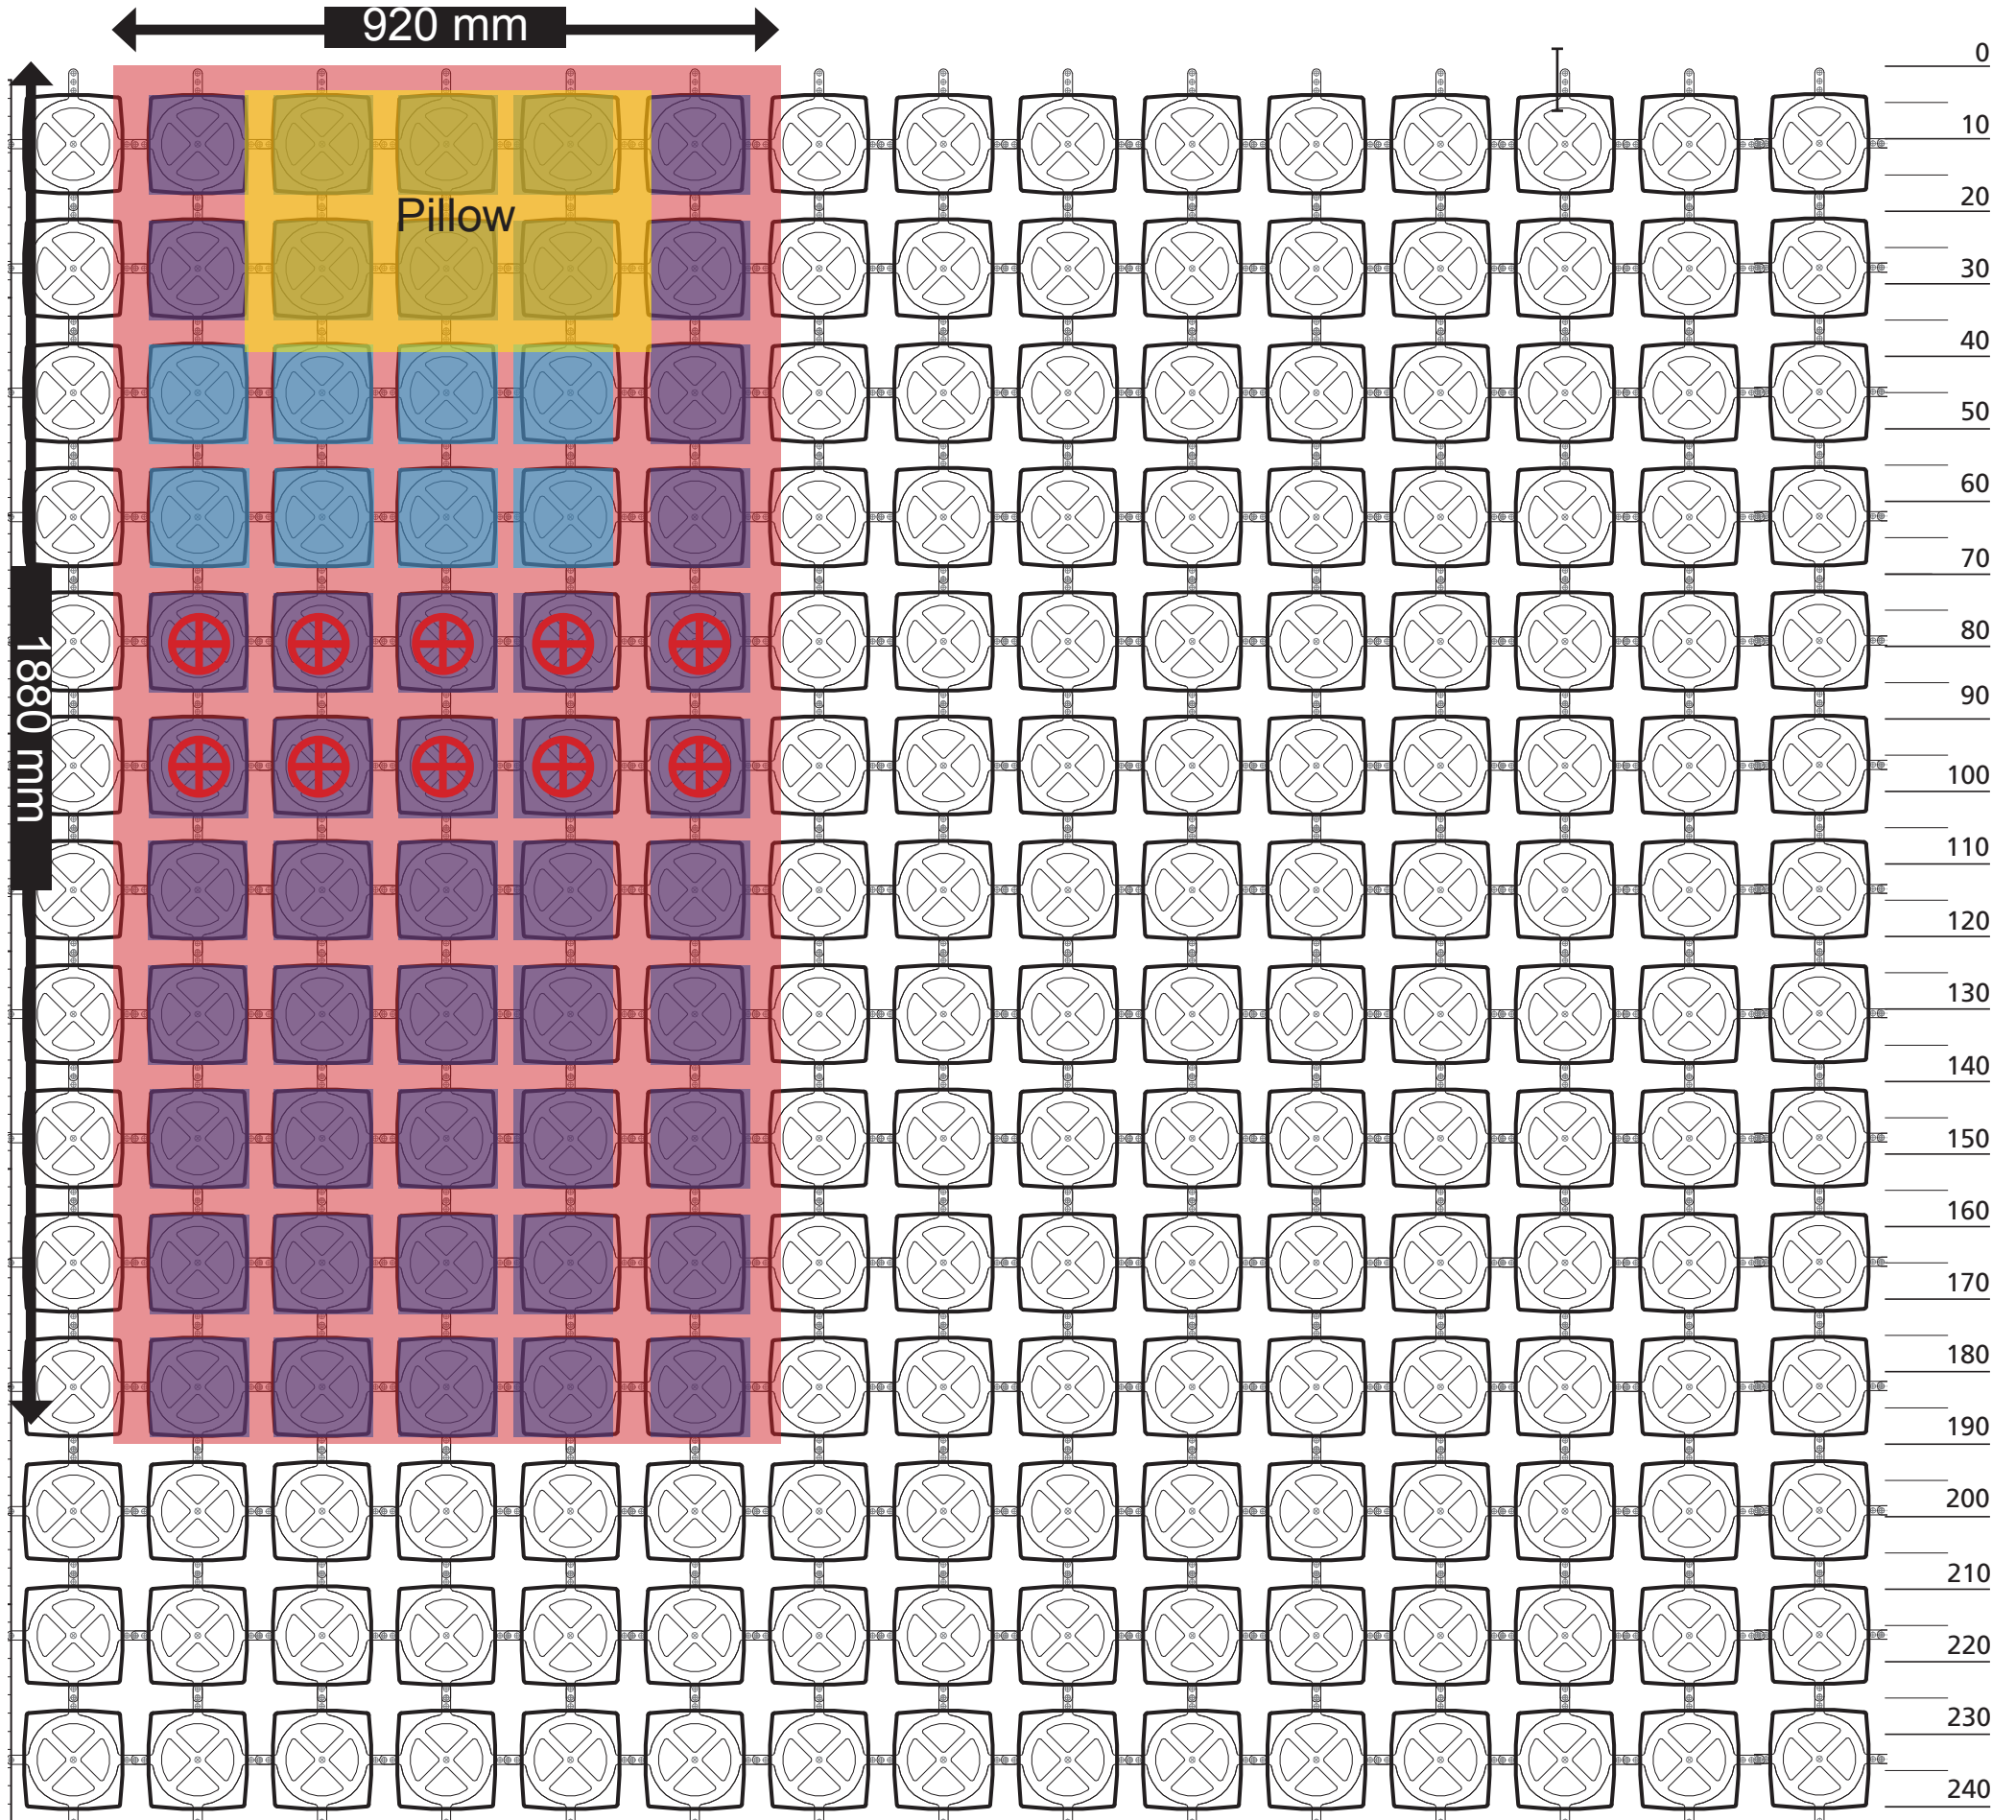

For a perfect night's sleep - anywhere.

Medium setting template.

Scale: 1:10

BERTH AREA
  REGULAR SPRINGS
  1/2 SPRINGS
  SOFT SPRINGS
 + TENSIONERS

**TOTAL UNITS:**

- 55 Bases
- 45 REGULAR SPRINGS
- 10 SOFT SPRINGS
- 0 Half bases
- 0 Half springs
- 10 TENSIONERS